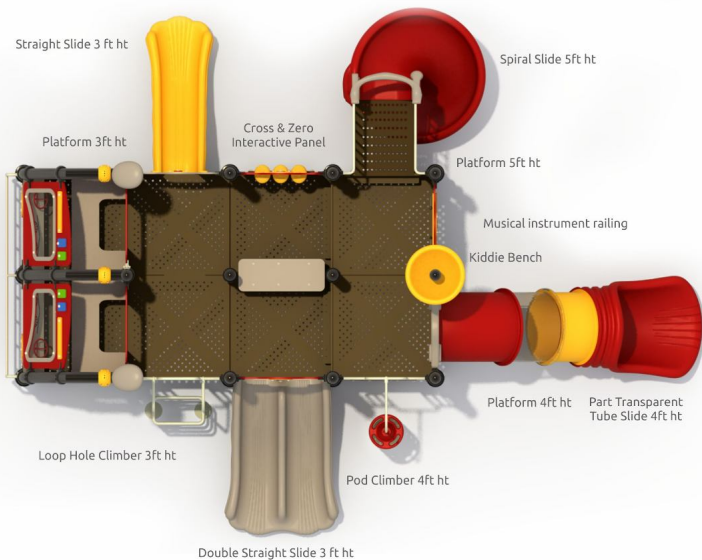

KIDS CAPACITY
AT A TIME 8 to 12

IDEAL AGE GROUP
3 to 12 YEARS

Alternate View

Product Code : ROMPR56

Platform Heights : 3 ft (6) | 4 ft (2) | 5 ft

Safe Play Area : 31.6 ft X 26.3 ft

Product Area : 25.6 ft X 20.3 ft X 11.3 ft