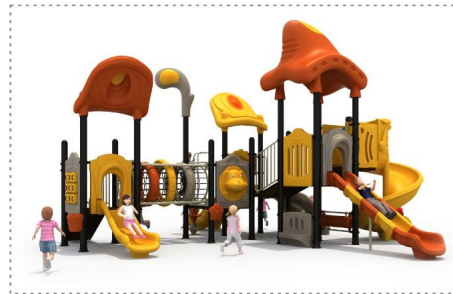

Product Code : ROMPR57

Platform Heights : 3 ft (2) | 4 ft | 5 ft | 6 ft

Safe Play Area : 31.3 ft X 31.8 ft

Product Area : 25.3 ft X 25.8 ft X 26.5 ft

39 | arihantplay.com