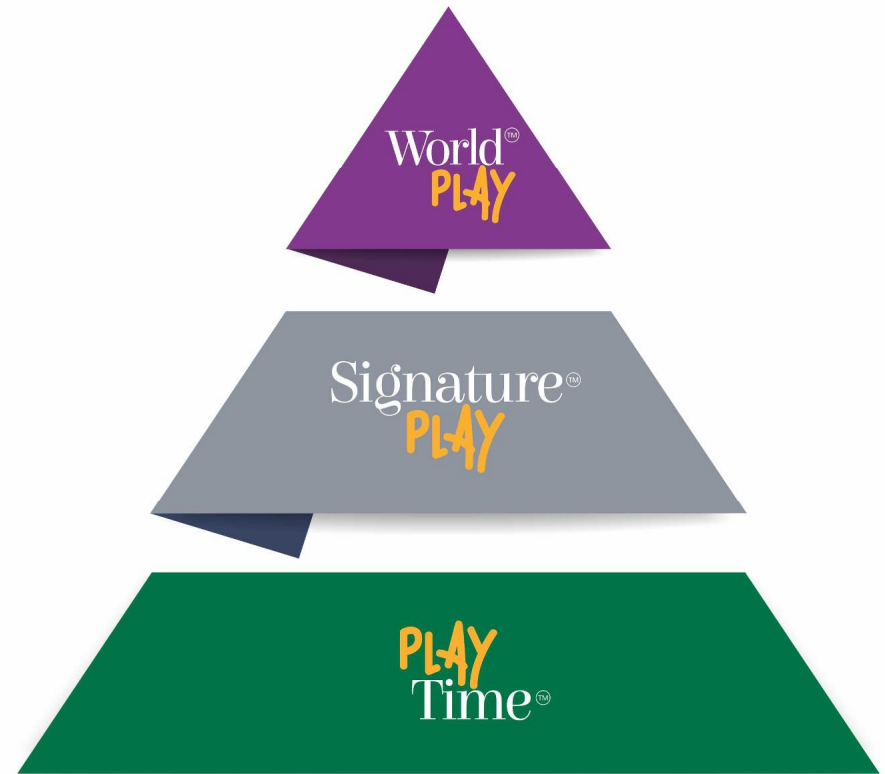

**ELITE.
EXCLUSIVE.**

With an aim to bridge the gap between the best in the world and you, WorldPLAY is a step ahead to make India accessible to the Best Play Companies Globally. We bring to you Wicksteed - UK's No.1 brand, a pioneer in play since 100 years. The ideal catalogue to refer for Global Play Brands.

**AFFABLE.
AESTHETIC.**

Our SignaturePLAY Range is designed to perfection and crafted to delight you. Helps to encourage the mental & physical development of kids. The ideal catalogue to refer for premium products for your prestigious projects.

**CLASSIC.
CHEERFUL.**

PLAYTime range is our original and loved collection. This range has solutions for all Play needs across various adventure levels. The ideal catalogue to refer for smaller play areas.