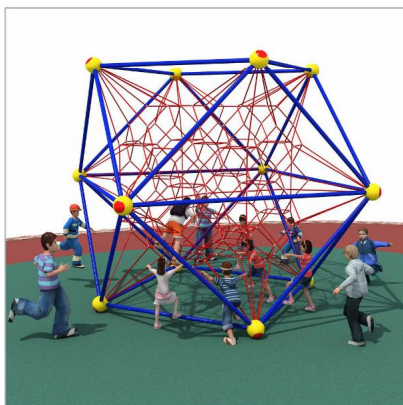

CLIMBERS

WEBTEX CLIMBER

(PGSL58)

Equipment Area
12.9 ft X 12.9 ft X 12.9 ft

Safe Play Area
18.9 ft X 18.9 ft

Height
10.1 ft

Kids Capacity At A Time
10

Ideal Age
5 to 12 Years