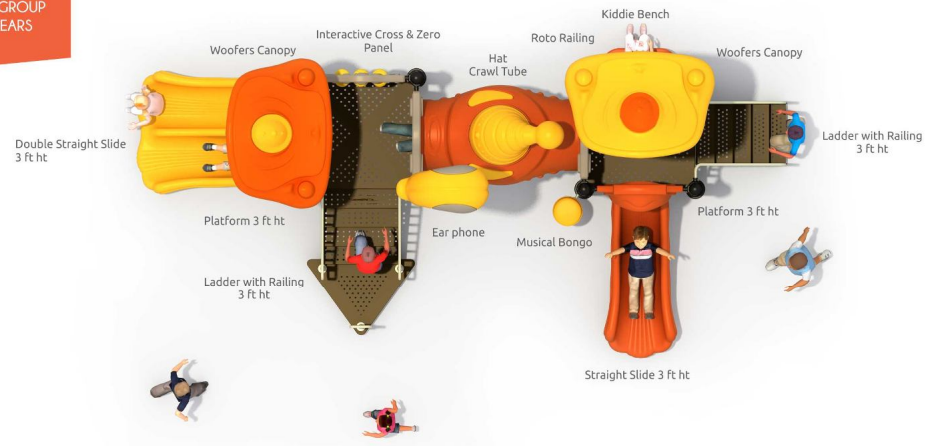

KIDS CAPACITY
AT A TIME 10 to 14

IDEAL AGE GROUP
5 to 12 YEARS

Alternate View

Product Code : ROMPR63
Platform Heights : 3 ft (2)
Safe Play Area : 26.3 ft X 15.5 ft
Product Area : 20.3 ft X 9.5 ft X 12.3 ft