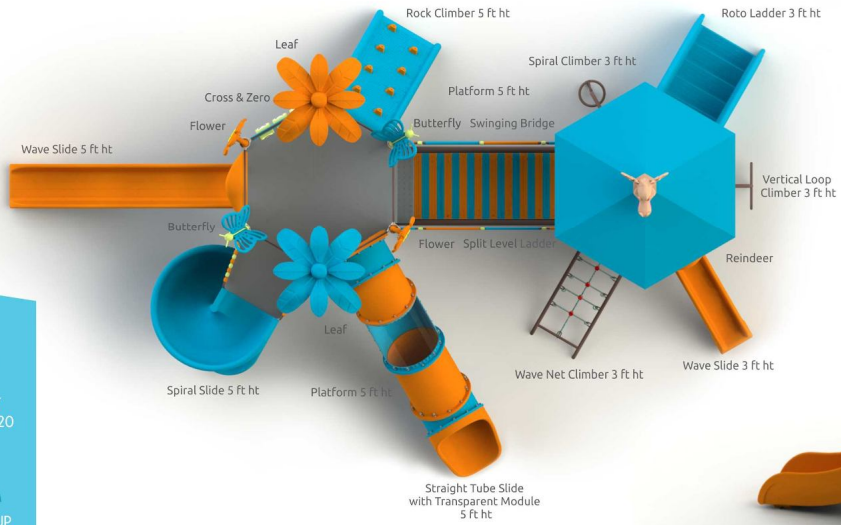

SCRUBBY

MULTI ACTIVITY PLAY SYSTEM

KIDS CAPACITY
AT A TIME: 16 to 20

IDEAL AGE GROUP
5 to 12 YEARS

Product Code : ROSP16
Platform Heights : 3 ft | 5 ft
Safe Play Area : 40 ft X 27 ft
Product Area : 34 ft X 21 ft

ENJOY ACTIVITIES

19
ACTIVITIES
to explore

1 BALANCING
thrilling options

4 SLIDING
options to enjoy

6 CLIMBING
ways for 11 climber

7 IDENTIFICATION
goals to achieve

1 LEARNING
interactive units