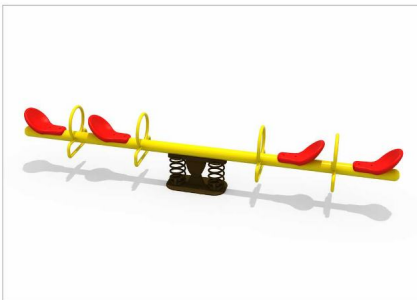

TEAM SAW

(PGSS18)

Equipment Area
11.3 ft X 1.6 ft X 2.6 ft

Safe Play Area
16 ft X 3 ft

Kids Capacity At A Time
4

Ideal Age
3 to 8 Years

US SAW

(PGSS19)