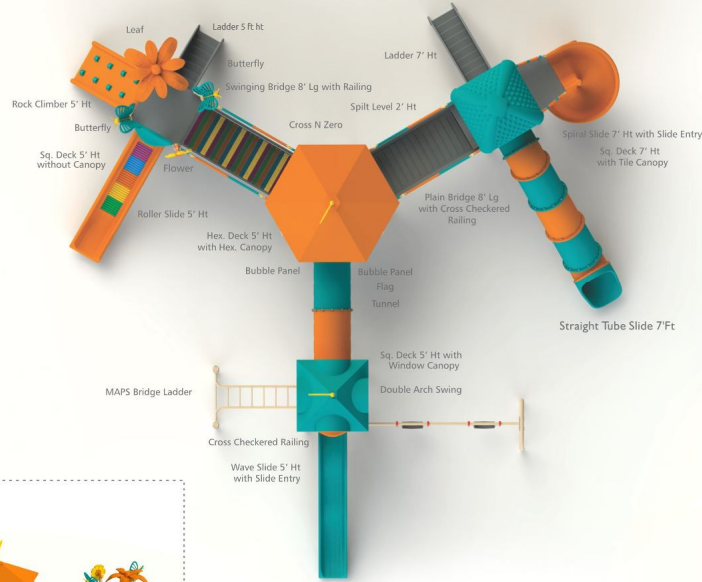

KIDS CAPACITY AT A TIME: 35

IDEAL AGE GROUP 5 to 12 YEARS

Alternate View

Product Code : ROSP03
Platform Heights : 5 ft (3) | 7 ft
Safe Play Area : 45 ft X 43 ft
Product Area : 38 ft X 37 ft