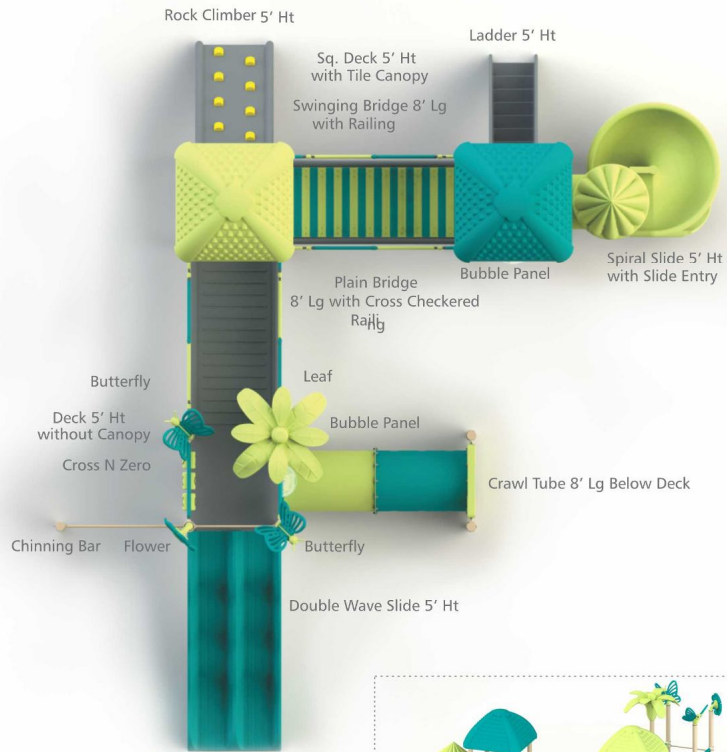

KIDS CAPACITY
AT A TIME: 20

IDEAL AGE GROUP
5 to 12 YEARS

Alternate View

Product Code : ROSP26
Platform Heights : 5 ft (3)
Safe Play Area : 38 ft X 35 ft
Product Area : 32 ft X 29 ft