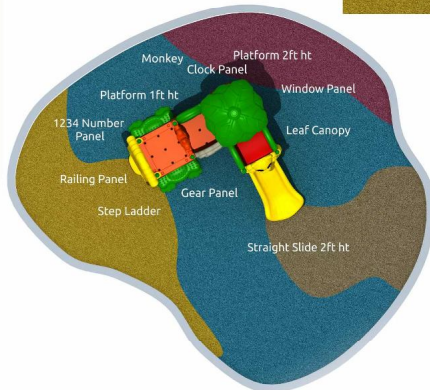

6 CLIMBING
ways for l1 climber

3 SWINGS
to go high on

ENJOY ACTIVITIES

9
ACTIVITIES
to explore

KIDFUN

MULTI ACTIVITY PLAY SYSTEM

KIDS CAPACITY
AT A TIME: 5 to 8

IDEAL AGE GROUP
3 to 8 YEARS