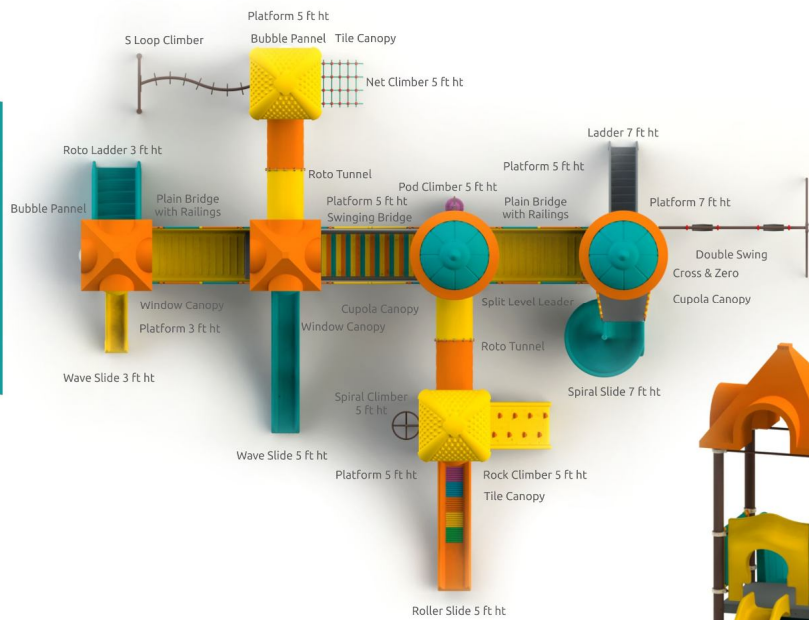

EUGLEA

MULTI ACTIVITY PLAY SYSTEM

KIDS CAPACITY
AT A TIME: 30 TO 35

IDEAL AGE GROUP
3 TO 12 YEARS

Alternate View

Product Code : ROSP04
 Platform Heights : 3 ft | 5 ft (4) | 7 ft
 Safe Play Area : 57 ft X 44 ft
 Product Area : 51 ft X 38 ft