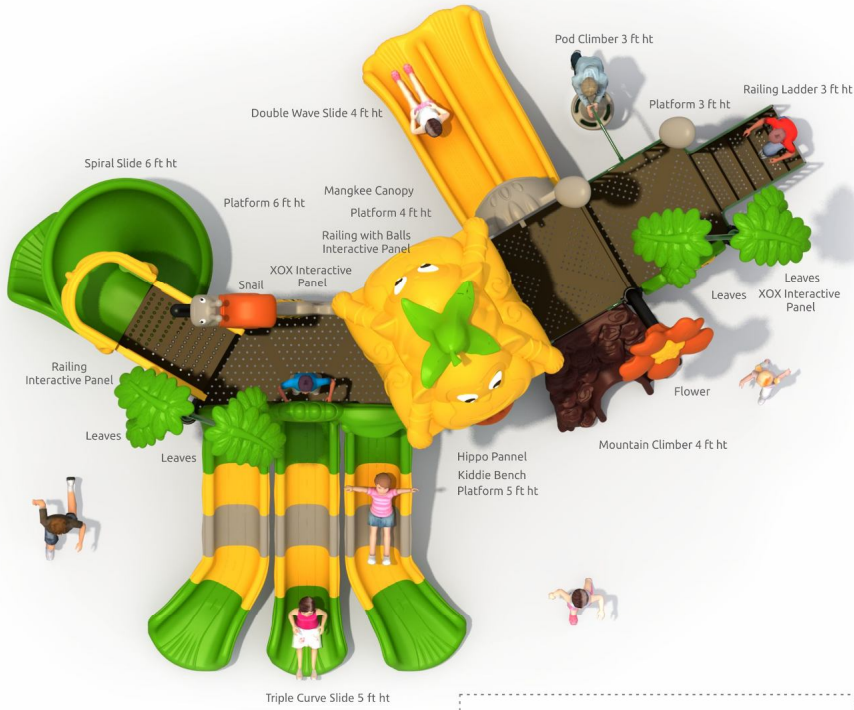

5 SLIDING
options to enjoy

4 SEATING
benches to relax

2 LEARNING
interactive units

2 SWINGS
to go high on

3 CLIMBING
ways for it climber

KIDS CAPACITY
AT A TIME 15 to 20

IDEAL AGE GROUP
3 to 12 YEARS

Alternate View