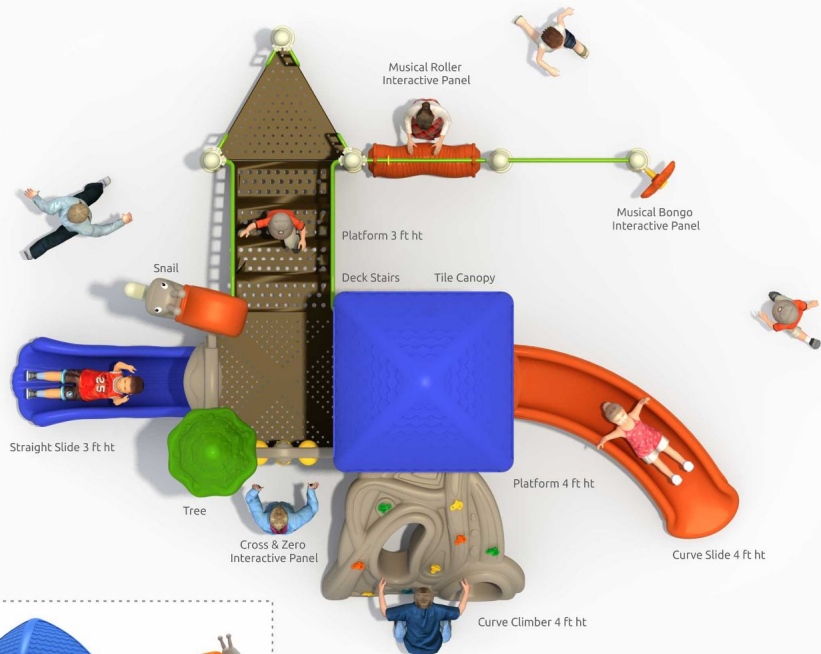

KIDS CAPACITY
AT A TIME: 10 to 14

IDEAL AGE GROUP
3 to 8 YEARS

UBER COMBINATION SET

Product Code : PGKD53
 Safe Play Area : 16ft X 20.6 ft
 Product Area : 15 ft X 14.6 ft X 6.6 ft

KIDS CAPACITY
AT A TIME: 8 to 12

IDEAL AGE GROUP
3 to 12 YEARS

Alternate View

Product Code : ROMPR43

Platform Heights : 3 ft | 4 ft

Safe Play Area : 33 ft (l) X 26 ft (w)

Product Area : 20 ft (l) X 13 ft (w) X 12 ft (h)

111 | arihantplay.com