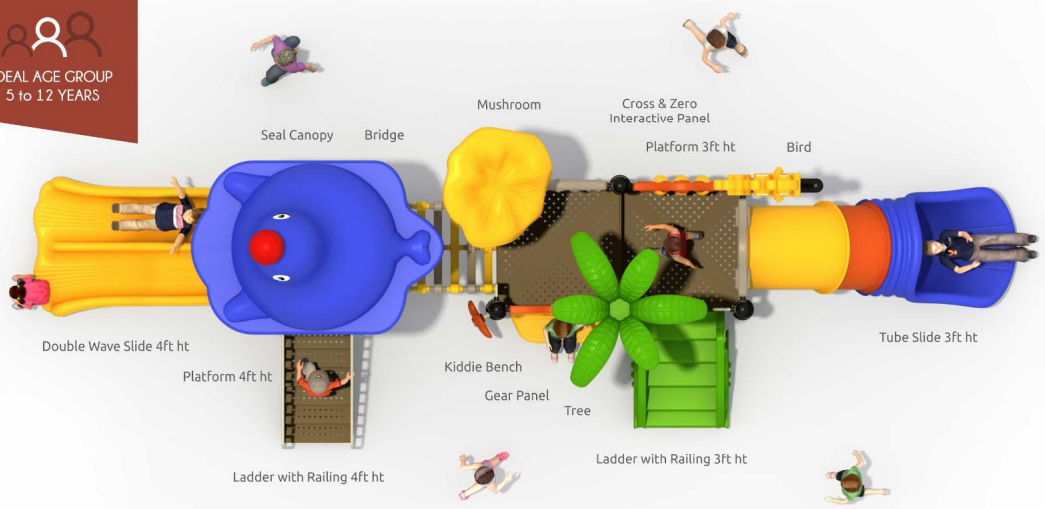

KIDS CAPACITY
AT A TIME: 10 to 12

IDEAL AGE GROUP
5 to 12 YEARS

Alternate View