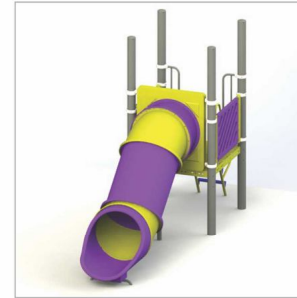

SLIDES

**ROTO STRAIGHT
TUBE SLIDE 3 FT**
(ROSD07)

Equipment Area
14.8 ft X 4.6 ft

Safe Play Area
18.1ft X 8.2 ft

Ideal Age
2 to 4 Years