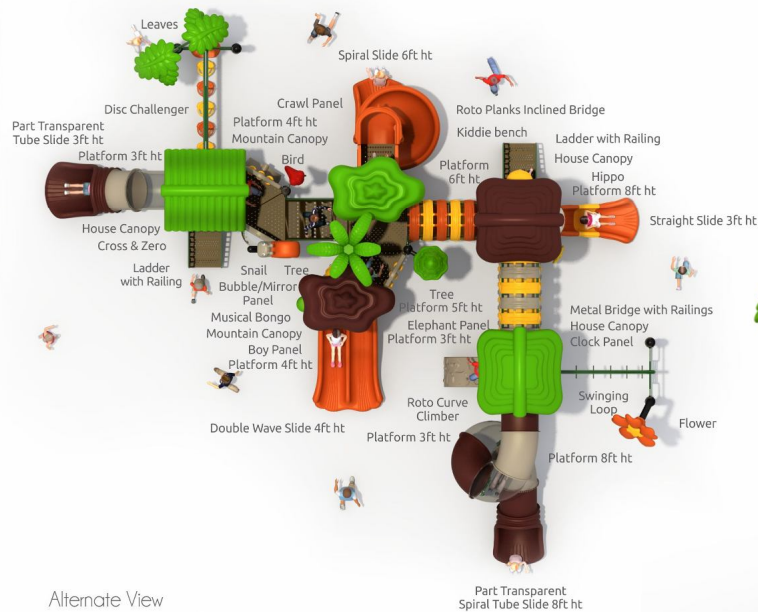

1 SEATING
bench to relax

2 CRAWLING
tunnel to pass

DX THANOS

MULTI ACTIVITY PLAY SYSTEM

KIDS CAPACITY
AT A TIME 8 to 12

IDEAL AGE GROUP
3 to 12 YEARS

Alternate View

Product Code : DXMPD09
 Platform Heights : 3 ft (3) | 4 ft (2) | 5 ft (2) | 6 ft (2) 8 ft (2)
 Safe Play Area : 46.1 ft X 40.3 ft
 Product Area : 40.1 ft X 34.3 ft X 16.8 ft