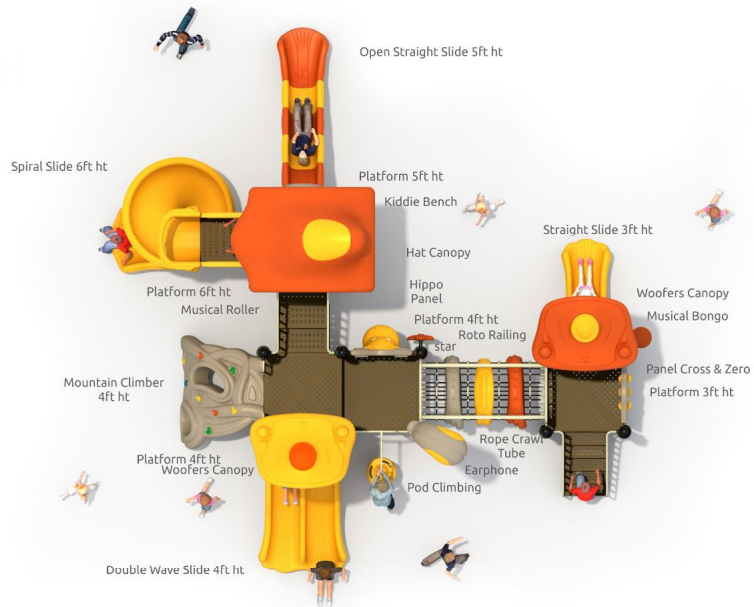

KIDS CAPACITY
AT A TIME: 14 to 18

IDEAL AGE GROUP
3 to 12 YEARS

Alternate View