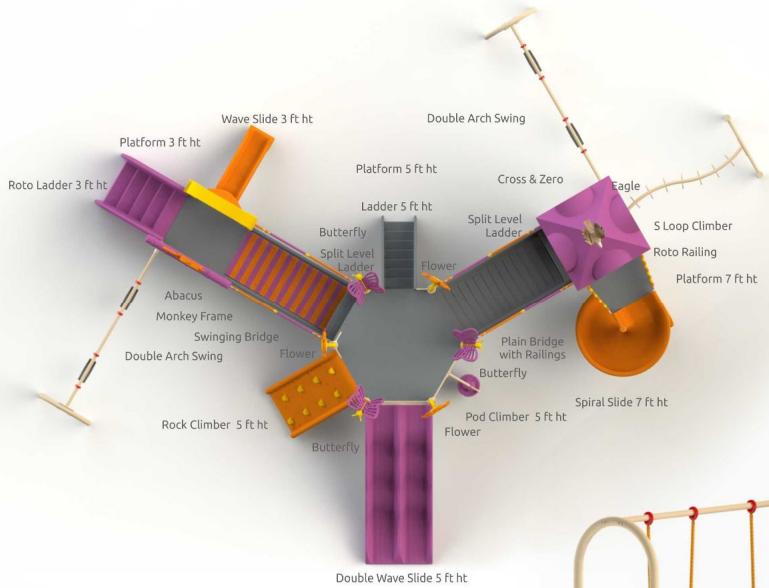

1 LISTENING
systems to enjoy

KIDS CAPACITY
AT A TIME: 25 to 30

IDEAL AGE GROUP
5 to 12 YEARS

Alternate View

TREASOR

MULTI ACTIVITY PLAY SYSTEM

Product Code : ROSP19
 Platform Heights : 3 ft | 5 ft | 7 ft
 Safe Play Area : 50 ft X 40 ft
 Product Area : 43 ft X 33 ft