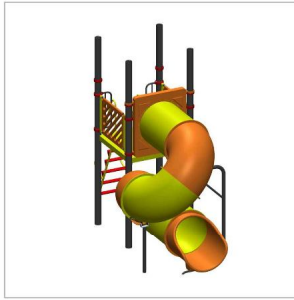

**ROTO SPIRAL
TUBE SLIDE 5 FT**
(ROSD02)

Equipment Area
15 ft X 6.5 ft

Safe Play Area
18.5 ft X 11 ft

Ideal Age
4 to 12 Years