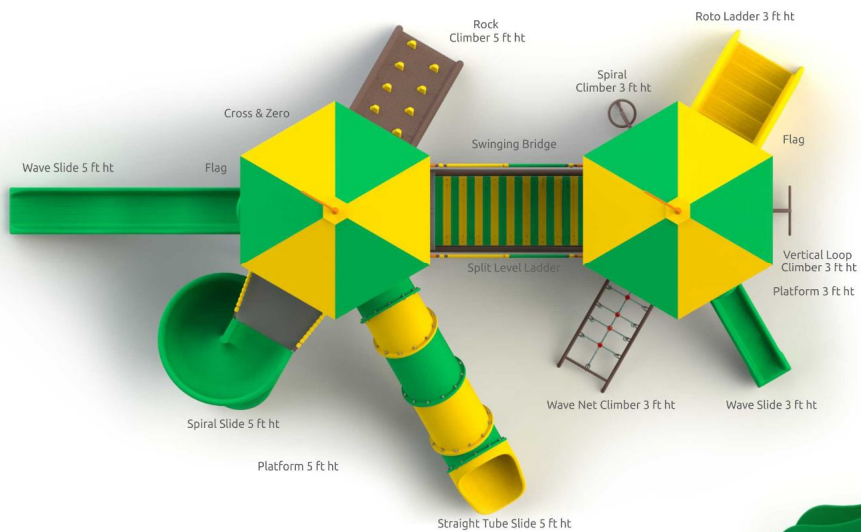

1 LISTENING
systems to enjoy

1 CRAWLING
tunnel to pass

KIRARIC
MULTI ACTIVITY PLAY SYSTEM

KIDS CAPACITY
AT A TIME: 16 to 20

IDEAL AGE GROUP
3 to 12 YEARS

Alternate View

Product Code : ROSP20
 Platform Heights : 3 ft | 5 ft
 Safe Play Area : 40 ft X 27 ft
 Product Area : 34 ft X 21 ft