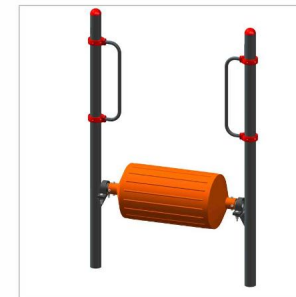

WALKING BARREL
(PGTH08)

Equipment Area
4.3 ft X 1.6 ft

Safe Play Area
7.5 ft X 5 ft

Kids Capacity At A Time
1

Ideal Age
5 to 12 Years