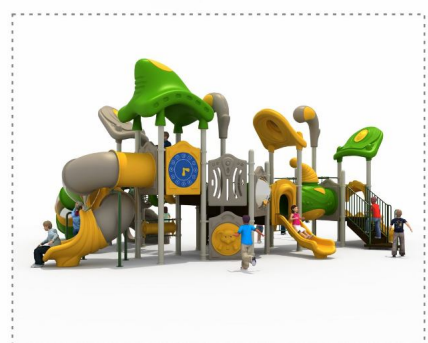

KIDS CAPACITY
AT A TIME: 10 to 14

IDEAL AGE GROUP
3 to 12 YEARS

Alternate View