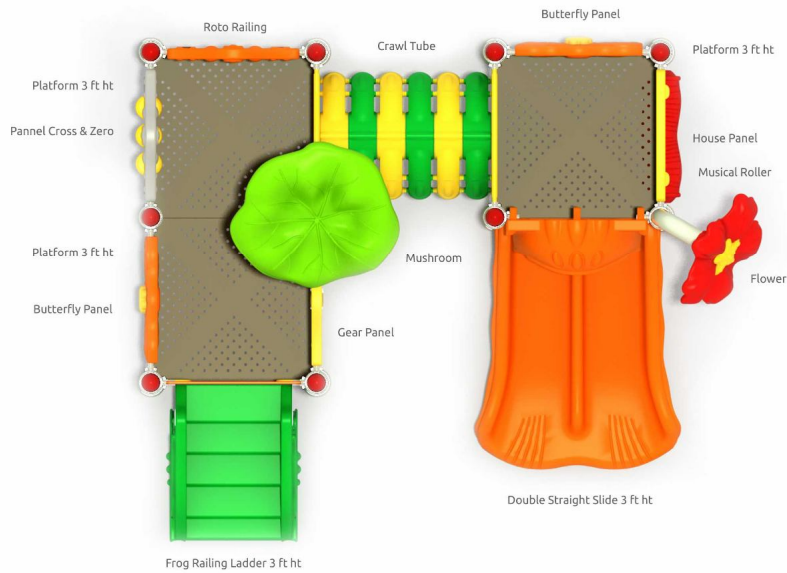

5 IDENTIFICATION
goals to achieve

2 SEATING
bench to relax

1 BALANCING
thrilling options

1 LEARNING
interactive units

KIDS CAPACITY
AT A TIME: 8 to 12

IDEAL AGE GROUP
3 to 8 YEARS

Alternate View

Product Code : ROMPR70
 Platform Heights : 3 ft (2)
 Safe Play Area : 19.3 ft X 17 ft
 Product Area : 13.3 ft X 11 ft X 11 ft