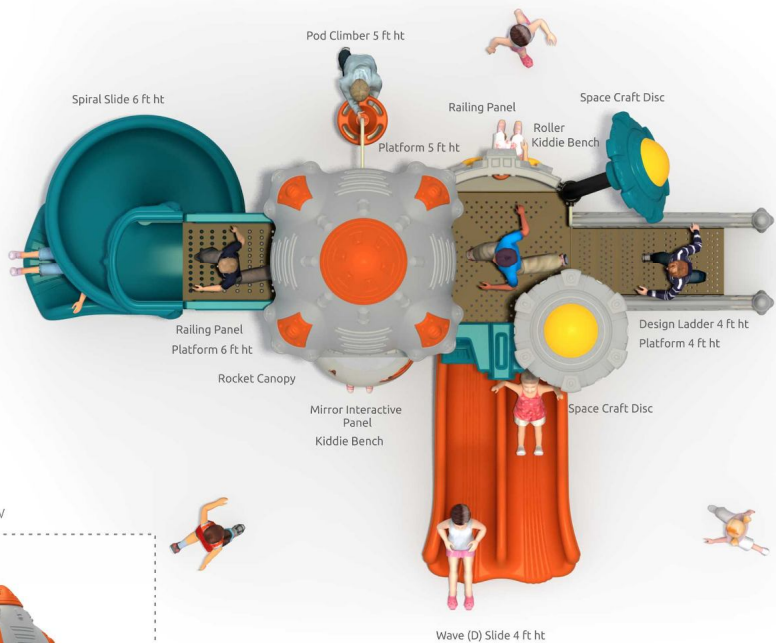

93 | arihantplay.com

DIDIZA

MULTI ACTIVITY PLAY SYSTEM

ENJOY ACTIVITIES

13
ACTIVITIES
to explore

1 SEATING
bench to relax

3 SLIDING
options to enjoy

2 CLIMBING
ways for lil climber

1 LEARNING
interactive units

6 IDENTIFICATION
goals to achieve

KIDS CAPACITY
AT A TIME: 10 to 12

IDEAL AGE GROUP
3 to 12 YEARS

Alternate View

Product Code : ROMPR33
 Platform Heights : 4 ft | 5 ft | 6 ft
 Safe Play Area : 33 ft (l) X 27 ft (w)
 Product Area : 20 ft (l) X 14 ft (w) X 16 ft (h)