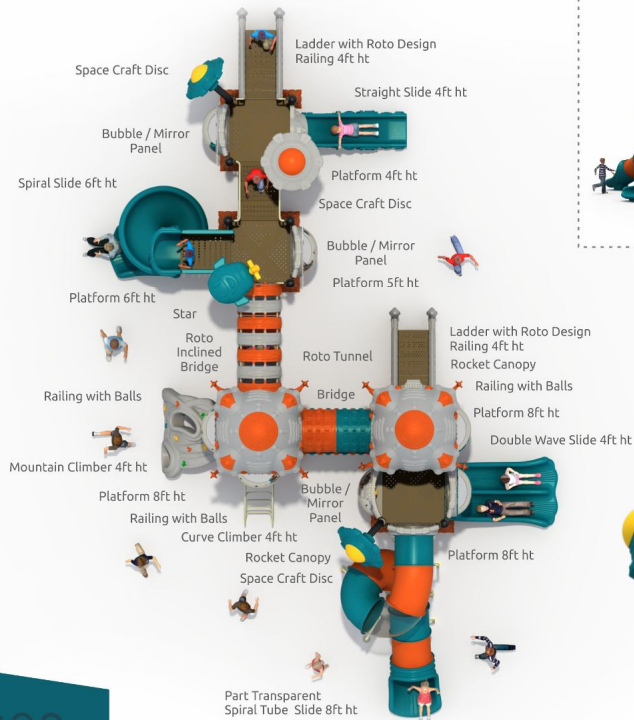

Alternate View