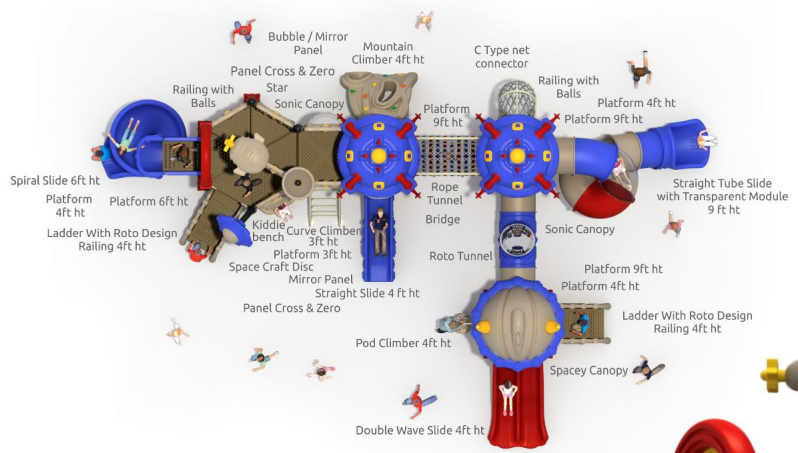

1 LISTENING
systems to enjoy

1 SEATING
bench to relax

1 CRAWLING
tunnel to pass

1 BALANCING
thrilling options

KIDS CAPACITY
AT A TIME 8 to 12

IDEAL AGE GROUP
3 to 12 YEARS

Product Code : DXMPD06
 Platform Heights : 3 ft (2) | 4 ft (4) | 5 ft | 6 ft (2) | 7 ft | 8 ft | 9 ft (3)
 Safe Play Area : 55.6 ft X 36.3 ft
 Product Area : 45.6 ft X 26.3 ft X 20.6 ft