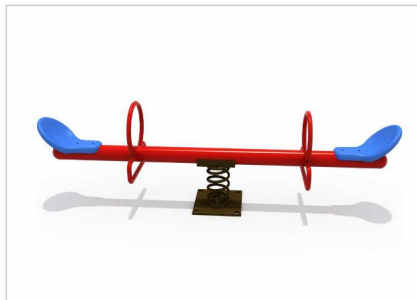

US SAW

(PGSS19)

Equipment Area
6.6 ft X 1.6 ft x 2.6 ft

Safe Play Area
10 ft X 3 ft

Kids Capacity At A Time
2

Ideal Age
3 to 8 Years