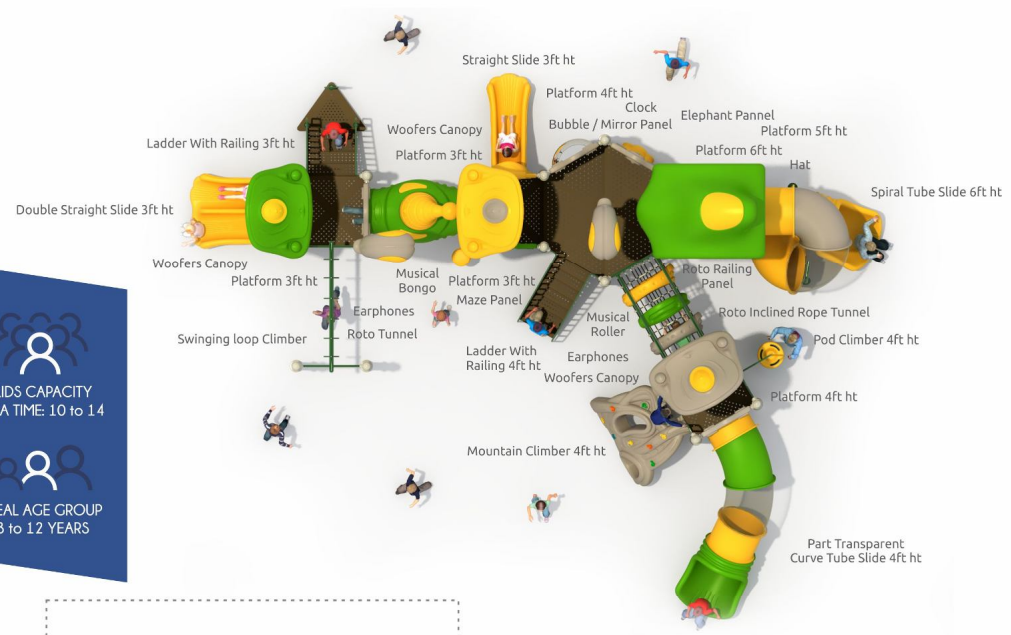

STRETCHERCIZE

MULTI ACTIVITY PLAY SYSTEM

Product Code : ROSP05

Platform Heights : 3 ft | 5 ft | 7 ft | 9 ft

Safe Play Area : 68 ft X 36 ft

Product Area : 61 ft X 29 ft

KIDS CAPACITY
AT A TIME: 35 to 40

IDEAL AGE GROUP
3 to 12 YEARS

Alternate View

KIDS CAPACITY
AT A TIME: 10 to 14

IDEAL AGE GROUP
3 to 12 YEARS

Alternate View

Product Code : ROMPR65
 Platform Heights : 3 ft (2) | 4 ft (2) | 5 ft | 6 ft
 Safe Play Area : 41.6 ft X 37.3 ft
 Product Area : 35.6 ft X 31.3 ft X 16.5 ft