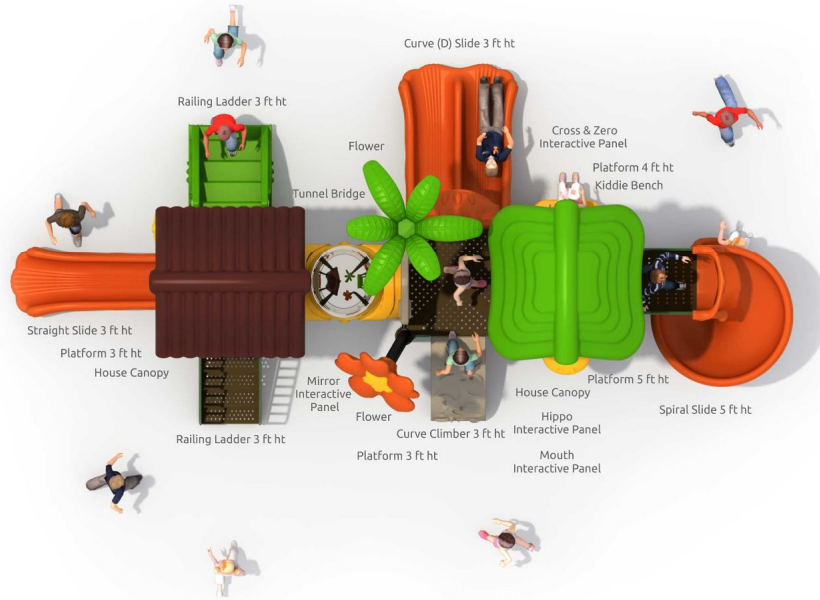

KIDS CAPACITY
AT A TIME 10 to 12

IDEAL AGE GROUP
3 to 12 YEARS

Alternate View

Product Code : ROMPR41
Platform Heights : 3 ft (2) | 4 ft | 5 ft
Safe Play Area : 41 ft (l) X 25 ft (w)
Product Area : 28 ft (l) X 12 ft (w) X 13 ft (h)