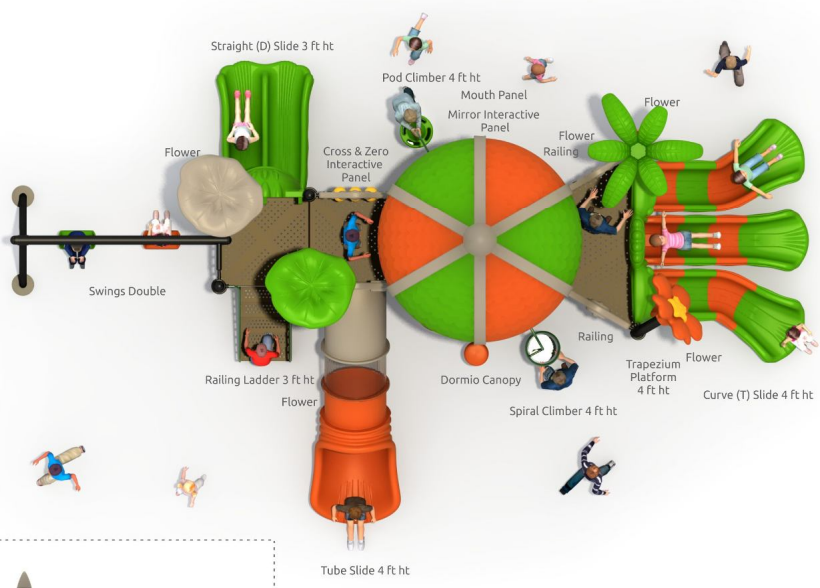

1 SEATING
 bench to relax

1 CRAWLING
 tunnel to pass

SPACEY
 MULTI ACTIVITY PLAY SYSTEM

KIDS CAPACITY
AT A TIME 12 to 15

IDEAL AGE GROUP
3 to 12 YEARS

Alternate View

Product Code : ROMPR40
 Platform Heights : 3 ft | 4 ft (3)
 Safe Play Area : 45 ft (l) X 32 ft (w)
 Product Area : 32 ft (l) X 19 ft (w) X 17 ft (h)