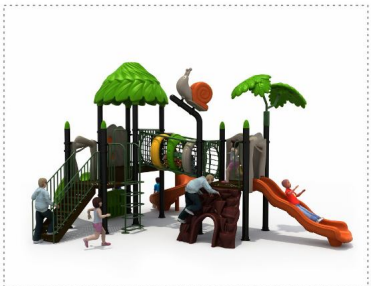

IDEAL AGE GROUP: 5 to 12 YEARS

Alternate View

Product Code : ROMPR67
 Platform Heights : 4 ft (2) | 5 ft (2)
 Safe Play Area : 36.3 ft X 25.3 ft
 Product Area : 30.3 ft X 19.3 ft X 15.1 ft

ENJOY ACTIVITIES