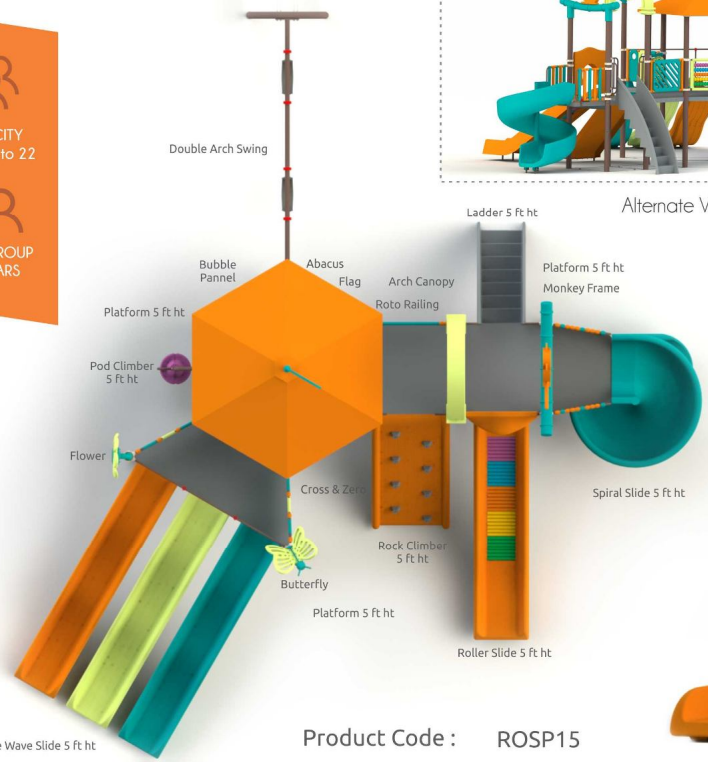

1 CRAWLING
tunnel to pass

KIDS CAPACITY
AT A TIME 18 to 22

IDEAL AGE GROUP
5 to 12 YEARS

Alternate View

Product Code : ROSP15
Platform Heights : 5 ft (3)
Safe Play Area : 36 ft X 39 ft
Product Area : 29 ft X 32 ft