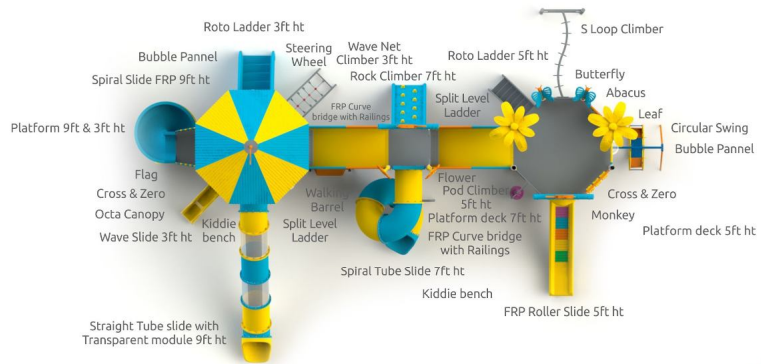

IDEAL AGE GROUP
5 to 12 YEARS

Product Code : DXMPD08

Platform Heights : 4 ft (4) | 5 ft | 6 ft | 8 ft (3)

Safe Play Area : 54.3 ft X 35 ft

Product Area : 44.3 ft X 25 ft X 21.6 ft

Alternate View

Product Code : DXMPD10
 Platform Heights : 3 ft | 5 ft | 7 ft | 9 ft
 Safe Play Area : 56.18 ft X 39.89 ft
 Product Area : 49.63 ft X 33.33 ft