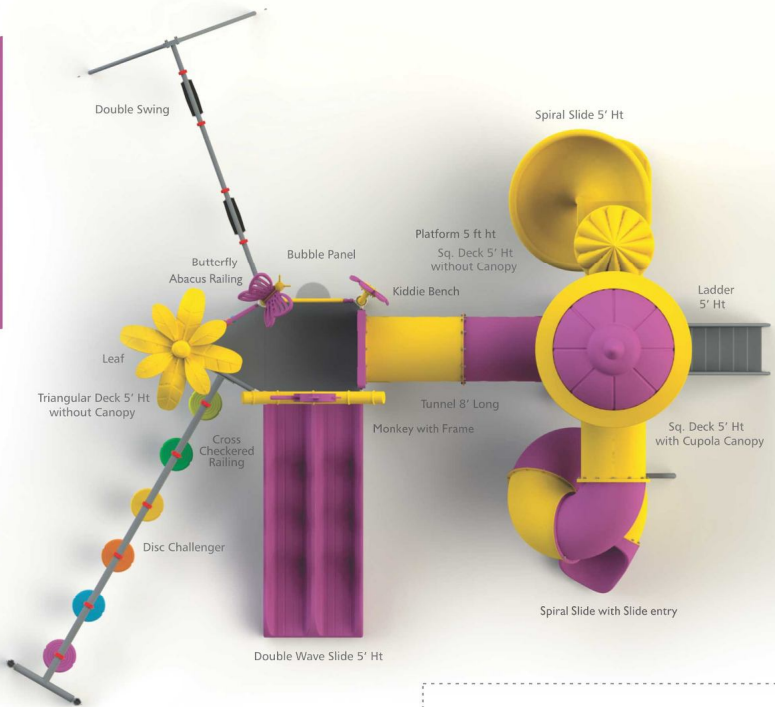

2 IDENTIFICATION
goals to achieve

1 LISTENING
systems to enjoy

1 SEATING
bench to relax

1 CRAWLING
tunnel to pass

KIDS CAPACITY
AT A TIME: 20

IDEAL AGE GROUP
5 to 12 YEARS

Alternate View

Product Code : ROSP25
 Platform Heights : 5 ft (2)
 Safe Play Area : 33 ft X 30 ft
 Product Area : 26 ft X 24 ft