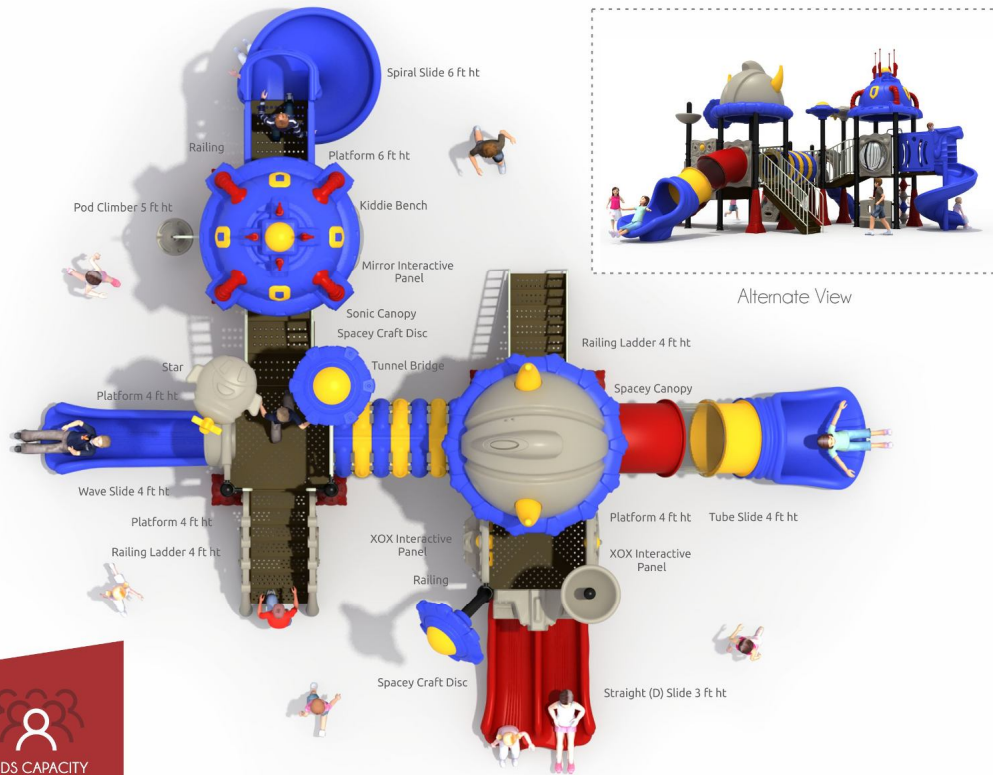

Alternate View