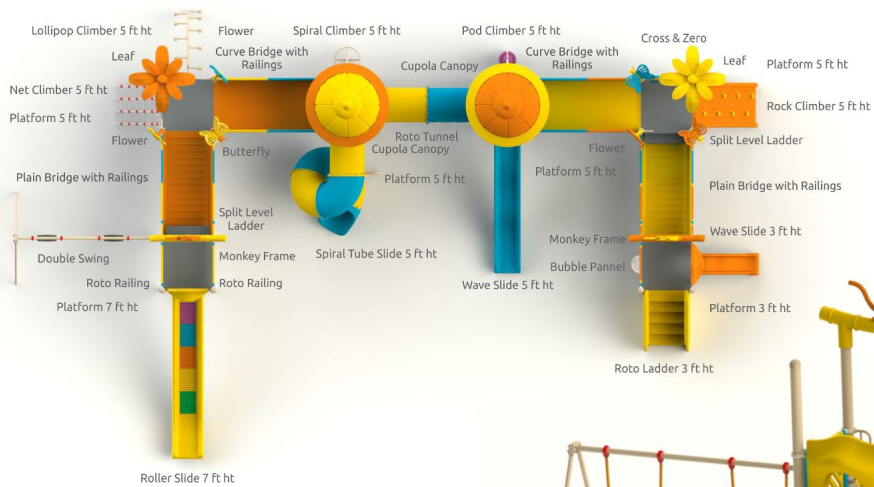

Product Code : ROSP01
Platform Heights : 3 ft | 5 ft (4) | 7 ft
Safe Play Area : 62 ft X 40 ft
Product Area : 55 ft X 34 ft

ULTROX

MULTI ACTIVITY PLAY SYSTEM

KIDS CAPACITY AT A TIME: 25 to 30
IDEAL AGE GROUP: 5 to 12 YEARS

33 | arihantplay.com

30
ACTIVITIES
to explore

- 3 BALANCING
  thrilling options
- 4 SLIDING
  1 options to enjoy
- 8 CLIMBING
  ways for 11 climber
- 1 LEARNING
  interactive units
- 2 SWINGS
  to go high on
- 11 IDENTIFICATION
  goals to achieve
- 1 CRAWLING
  tunnel to pass