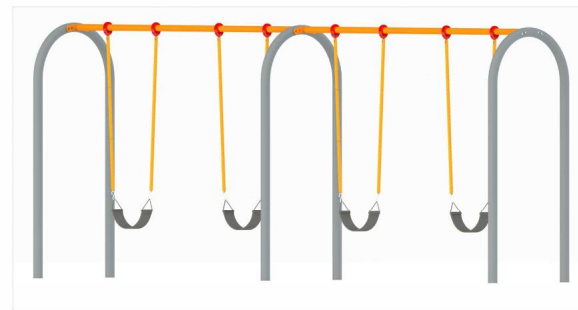

FOUR SEATER ARC SWING

(PGSW01)

Equipment Area
21.3 ft X 5 ft

Safe Play Area
24.6 ft X 8.2 ft

Kids Capacity At A Time
4

Ideal Age
4 to 14 Years