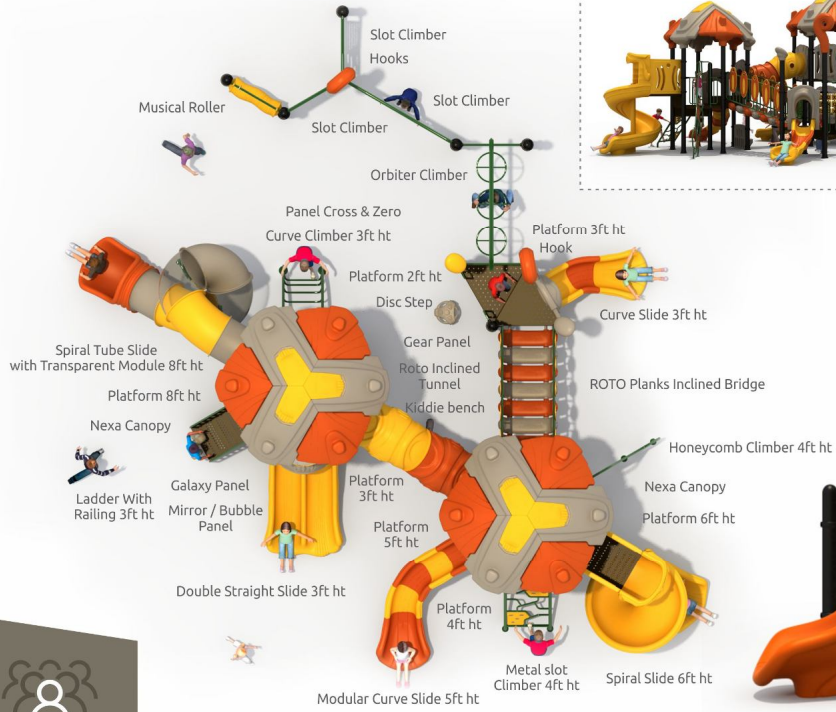

Mayur Shah
Chief Sales-Business Unit
ACKRUTI CITY LTD.

Alternate View

DX ASGARD

MULTI ACTIVITY PLAY SYSTEM

Product Code : DXMPD07
 Platform Heights : 2 ft | 3 ft (2) | 4 ft | 5 ft | 6 ft | 8 ft
 Safe Play Area : 50 ft X 44.5 ft
 Product Area : 40 ft X 34.5 ft X 17 ft