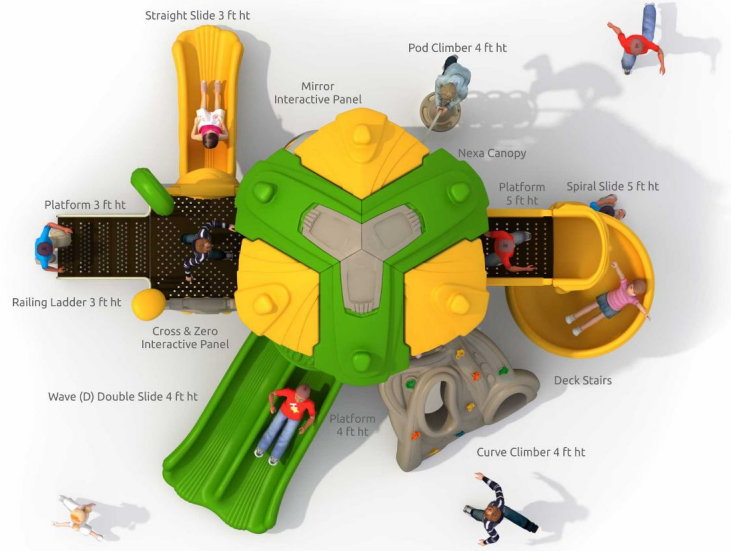

Alternate View

WILDFLY

MULTI ACTIVITY PLAY SYSTEM

KIDS CAPACITY AT A TIME: 18 to 22

IDEAL AGE GROUP 5 to 12 YEARS

89 | arihantplay.com

ENJOY ACTIVITIES

23
ACTIVITIES
to explore

2 BALANCING
thrilling options

5 SLIDING
options to enjoy

4 CLIMBING
ways for 11 climber

12 IDENTIFICATION
goals to achieve

KIDS CAPACITY
AT A TIME: 10 to 14

IDEAL AGE GROUP
3 to 12 YEARS

Product Code : ROMPR32
 Platform Heights : 3 ft | 4 ft | 5 ft
 Safe Play Area : 34 ft (l) X 31 ft (w)
 Product Area : 21 ft (l) X 18 ft (w) X 14 ft (h)