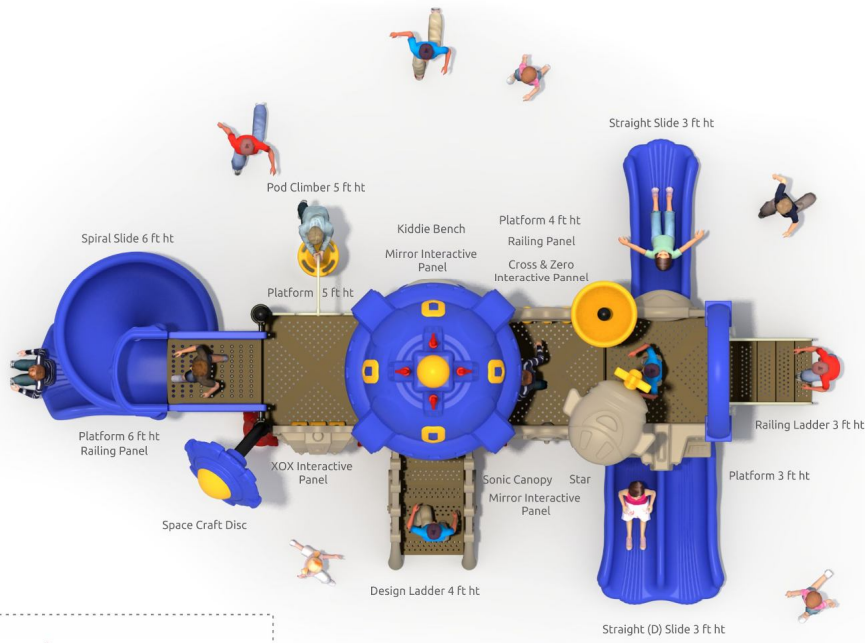

20
ACTIVITIES
to explore

6 SLIDING
options to enjoy

3 CLIMBING
ways for 1/1 climber

3 LEARNING
interactive units

7 IDENTIFICATION
goals to achieve

1 SEATING
bench to relax

KIDS CAPACITY
AT A TIME: 12 TO 16

IDEAL AGE GROUP
3 to 12 YEARS