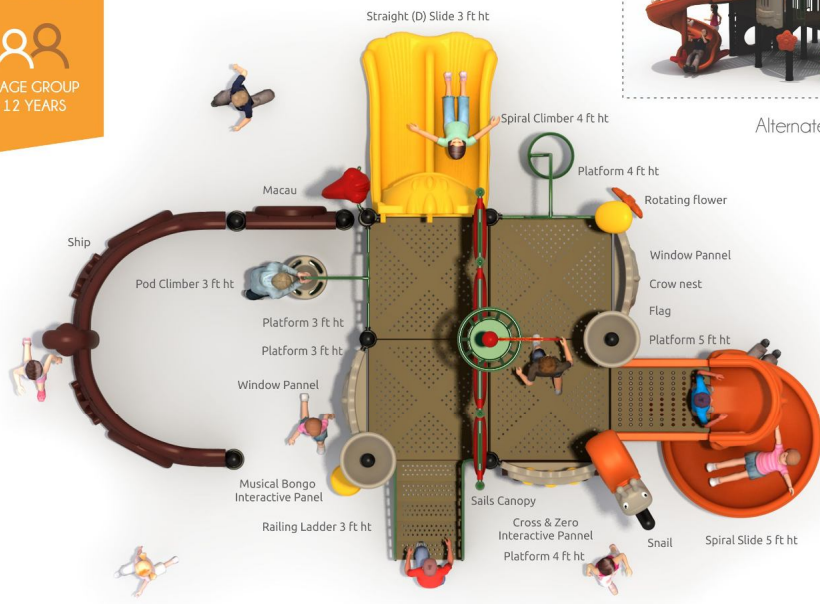

KIDS CAPACITY
AT A TIME 10 to 12

IDEAL AGE GROUP
3 to 12 YEARS

Alternate View

Product Code : ROMPR39
Platform Heights : 3 ft (2) | 4 ft (2) | 5 ft
Safe Play Area : 35 ft (l) X 29 ft (w)
Product Area : 22 ft (l) X 16 ft (w) X 17 ft (h)