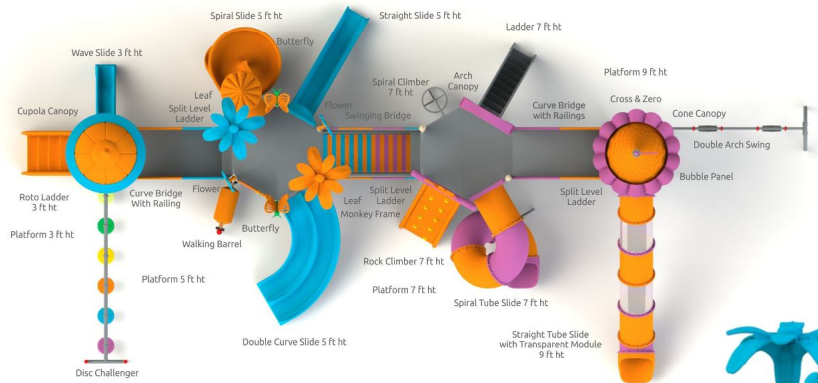

STRETCHERCIZE

MULTI ACTIVITY PLAY SYSTEM

Product Code : ROSP05

Platform Heights : 3 ft | 5 ft | 7 ft | 9 ft

Safe Play Area : 68 ft X 36 ft

Product Area : 61 ft X 29 ft

KIDS CAPACITY
AT A TIME: 35 to 40

IDEAL AGE GROUP
3 to 12 YEARS

Alternate View

KIDS CAPACITY
AT A TIME: 10 to 14

IDEAL AGE GROUP
3 to 12 YEARS

Alternate View

Product Code : ROMPR65
 Platform Heights : 3 ft (2) | 4 ft (2) | 5 ft | 6 ft
 Safe Play Area : 41.6 ft X 37.3 ft
 Product Area : 35.6 ft X 31.3 ft X 16.5 ft