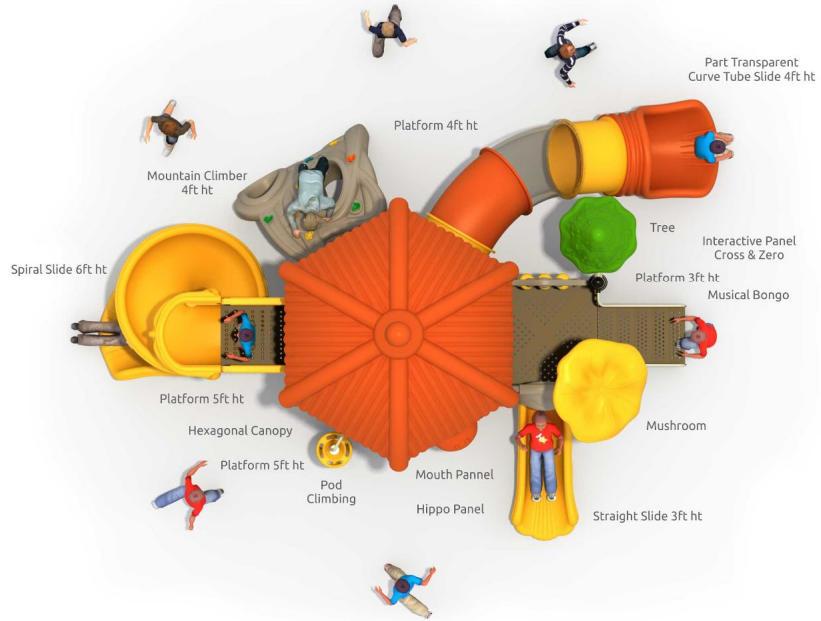

GORDON

MULTI ACTIVITY PLAY SYSTEM

ENJOY ACTIVITIES

17

ACTIVITIES
to explore

5 SLIDING
options to enjoy

3 CLIMBING
ways for E1 climber

2 LEARNING
interactive units

2 SWINGS
to go high on

5 IDENTIFICATION
goals to achieve

KIDS CAPACITY
AT A TIME: 12 to 15

IDEAL AGE GROUP
5 to 12 YEARS

Product Code : ROMPR58

Platform Heights : 3 ft | 4 ft | 5 ft | 6 ft

Safe Play Area : 29 ft X 23 ft