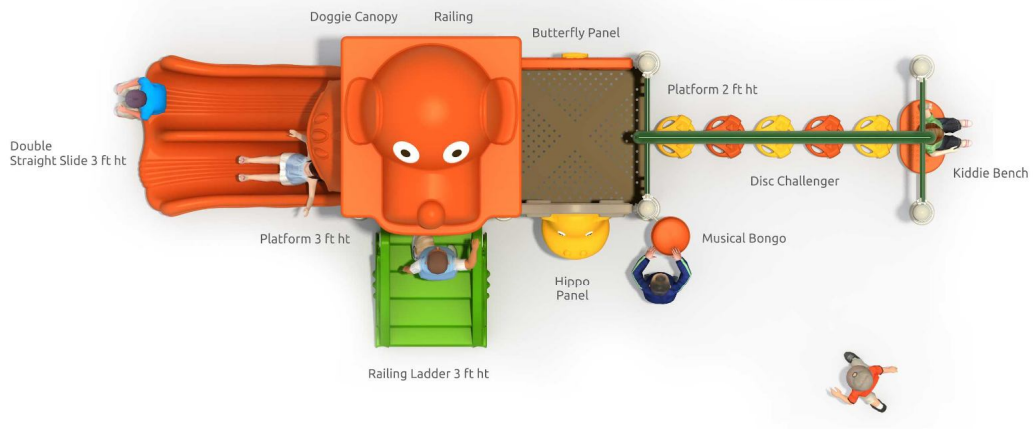

1 SEATING
bench to relax

1 CRAWLING
tunnel to pass

KIDS CAPACITY
AT A TIME: 8 to 12

IDEAL AGE GROUP
3 to 8 YEARS

Alternate View

Product Code : ROMPR68
Platform Heights : 2 ft | 3 ft
Safe Play Area : 27.1 ft X 13.1 ft
Product Area : 21.1 ft X 7.1 ft X 11 ft