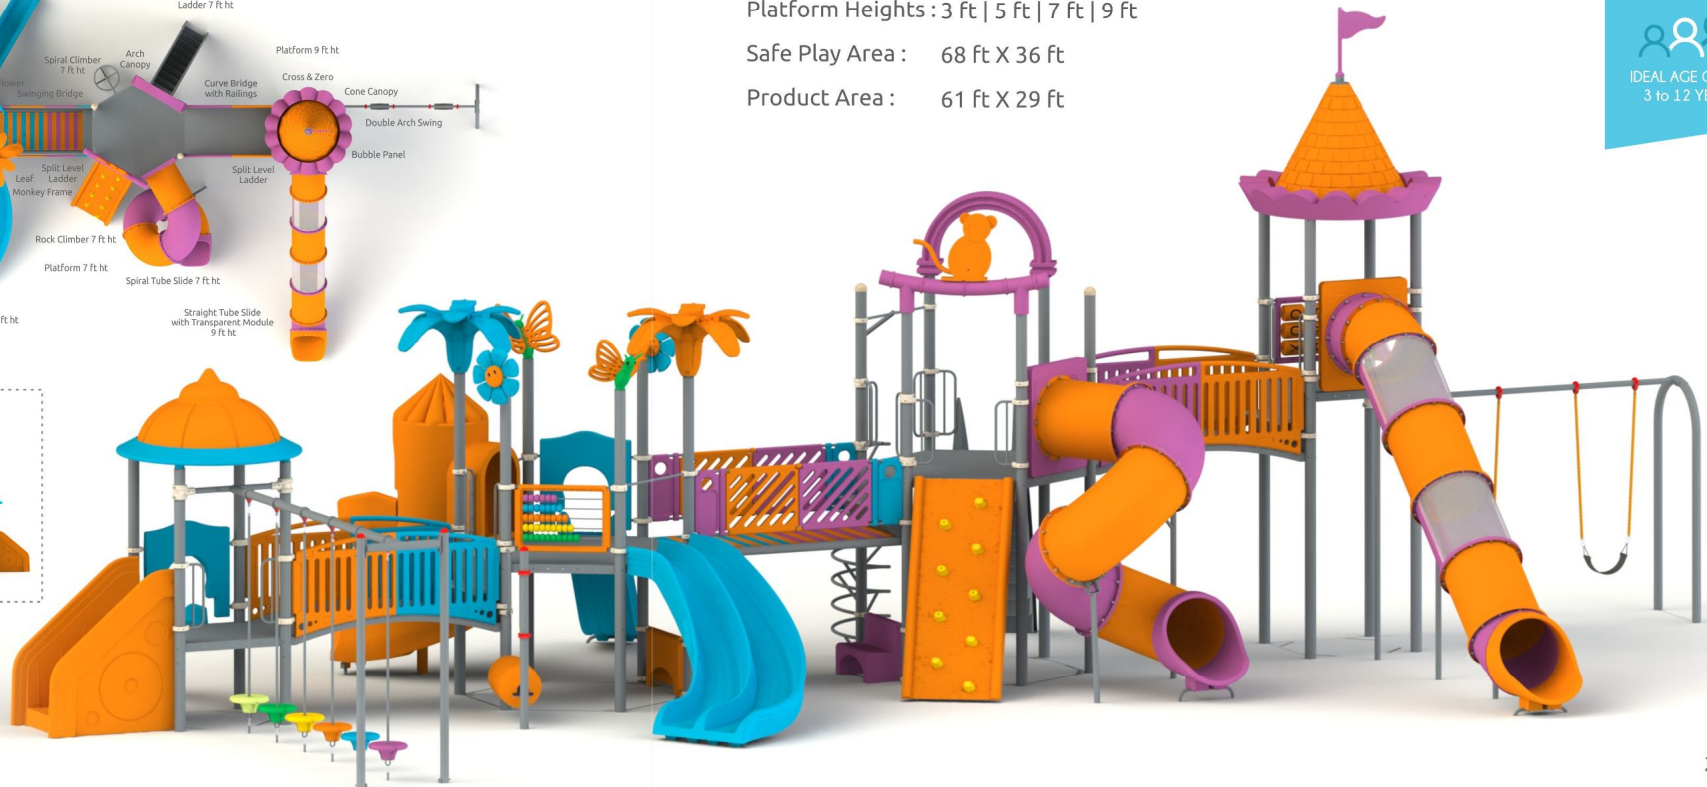

STRETCHERCIZE

MULTI ACTIVITY PLAY SYSTEM

Product Code : ROSP05

Platform Heights : 3 ft | 5 ft | 7 ft | 9 ft

Safe Play Area : 68 ft X 36 ft

Product Area : 61 ft X 29 ft

KIDS CAPACITY
AT A TIME: 35 to 40

IDEAL AGE GROUP
3 to 12 YEARS

Alternate View

KIDS CAPACITY
AT A TIME: 10 to 14

IDEAL AGE GROUP
3 to 12 YEARS

Alternate View

Product Code : ROMPR65
 Platform Heights : 3 ft (2) | 4 ft (2) | 5 ft | 6 ft
 Safe Play Area : 41.6 ft X 37.3 ft
 Product Area : 35.6 ft X 31.3 ft X 16.5 ft