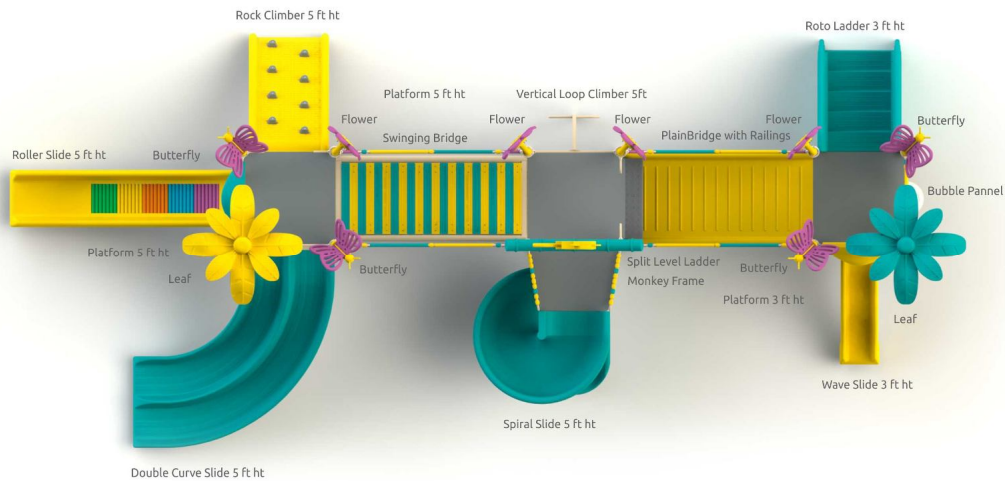

1 BALANCING
thrilling options

2 SLIDING
options to enjoy

4 CLIMBING
ways for 11 climber

1 LEARNING
interactive units

5 IDENTIFICATION
goals to achieve

BUGGIE
MULTI ACTIVITY PLAY SYSTEM

Product Code : ROSP24
 Platform Heights : 3 ft | 5 ft (2)
 Safe Play Area : 46 ft X 24 ft
 Product Area : 39 ft X 17 ft