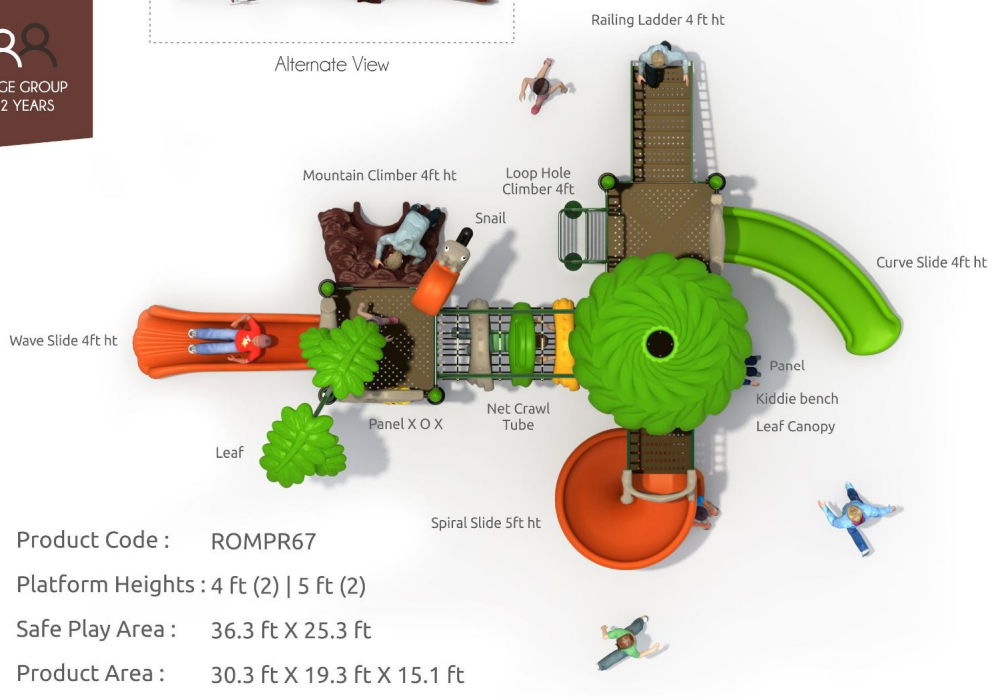

IDEAL AGE GROUP: 5 to 12 YEARS

Alternate View

Product Code : ROMPR67
 Platform Heights : 4 ft (2) | 5 ft (2)
 Safe Play Area : 36.3 ft X 25.3 ft
 Product Area : 30.3 ft X 19.3 ft X 15.1 ft

ENJOY ACTIVITIES