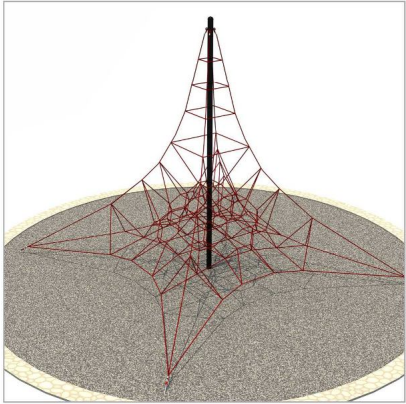

PEAK CLIMBER
(PGSL52)

Equipment Area
14 ft X 14 ft X 12ft

Safe Play Area
20.5 ft X 20.5 ft

Height
12 ft

Kids Capacity At A Time
10

Ideal Age
5 To 12 Years