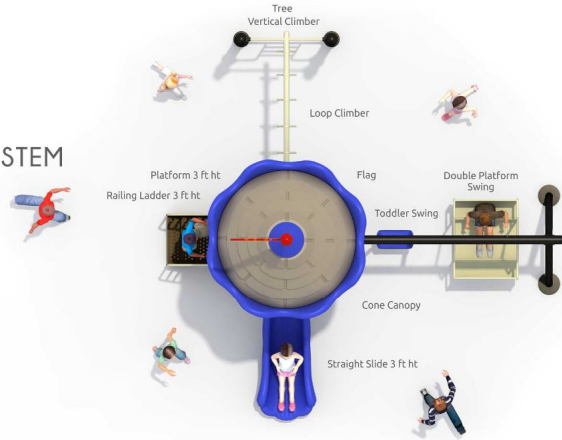

3 IDENTIFICATION
goals to achieve

1 SEATING
bench to relax

1 BALANCING
drilling options

1 LISTENING
systems to enjoy

KIDS CAPACITY AT A TIME: 8 to 12

IDEAL AGE GROUP 3 to 12 YEARS

VEGA

MULTI ACTIVITY PLAY SYSTEM