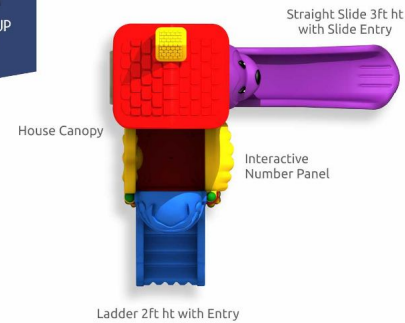

KIDS CAPACITY
AT A TIME: 5 to 8

IDEAL AGE GROUP
3 to 8 YEARS