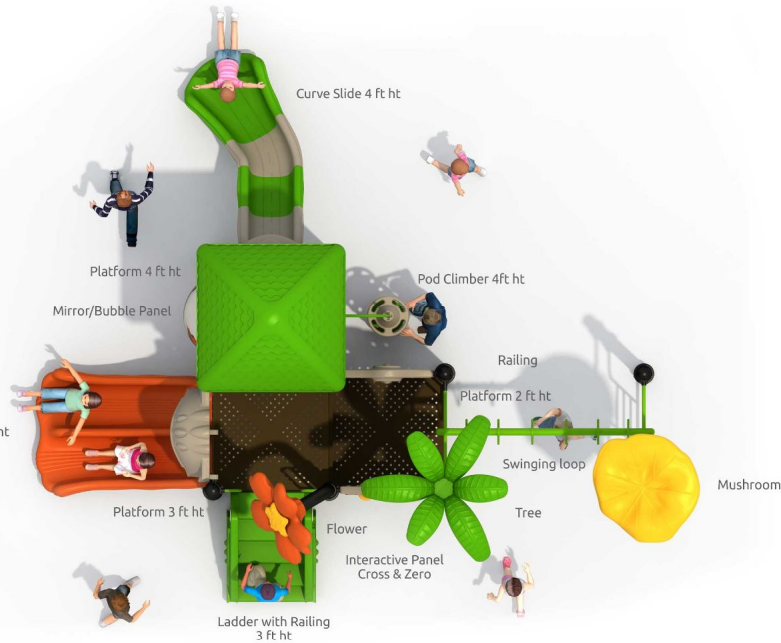

6 IDENTIFICATION
goals to achieve

1 CRAWLING
tunnel to pass

KIDS CAPACITY
AT A TIME: 10 to 14

IDEAL AGE GROUP
3 to 12 YEARS

Product Code : ROMPR69
Platform Heights : 2 ft | 3 ft | 4 ft
Safe Play Area : 26 ft X 24.5 ft
Product Area : 20 ft X 18.5 ft X 12.6 ft