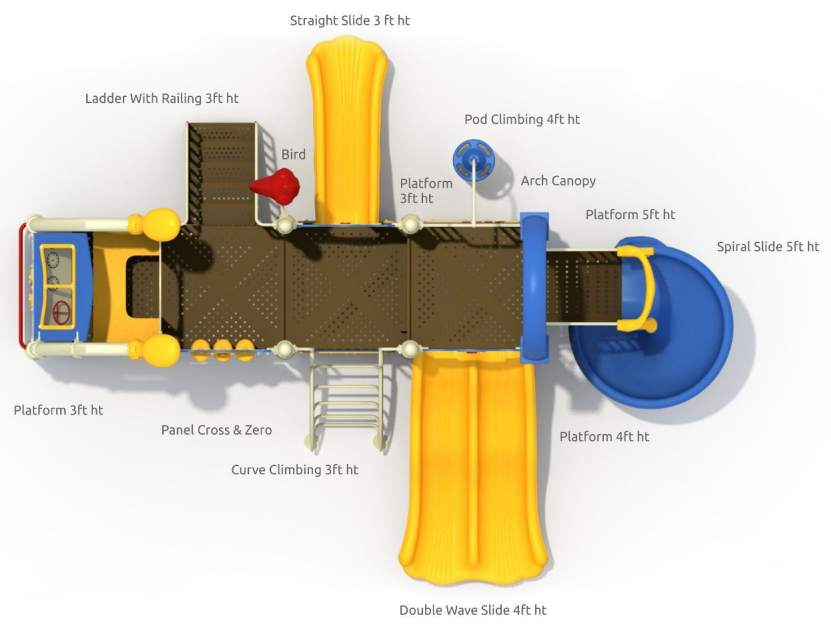

1
SEATING
bench to relax

KIDS CAPACITY
AT A TIME: 10 to 14

IDEAL AGE GROUP
3 to 12 YEARS

Alternate View

Product Code : ROMPR73
Platform Heights : 3 ft (3) | 4 ft | 5 ft
Safe Play Area : 28.5 ft X 23.3 ft
Product Area : 22.5 ft X 17.3 ft X 13 ft