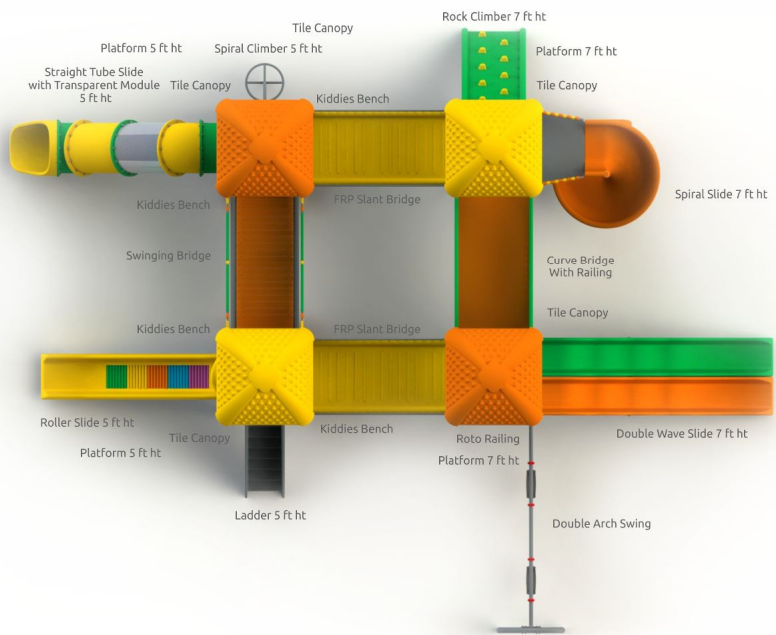

1 CRAWLING tunnel to pass

2 SWINGS to go high on

7 IDENTIFICATION goals to achieve

4 SLIDING options to enjoy

KIDS CAPACITY AT A TIME: 30 to 35

IDEAL AGE GROUP 5 to 12 YEARS

QUANTUM

MULTI ACTIVITY PLAY SYSTEM