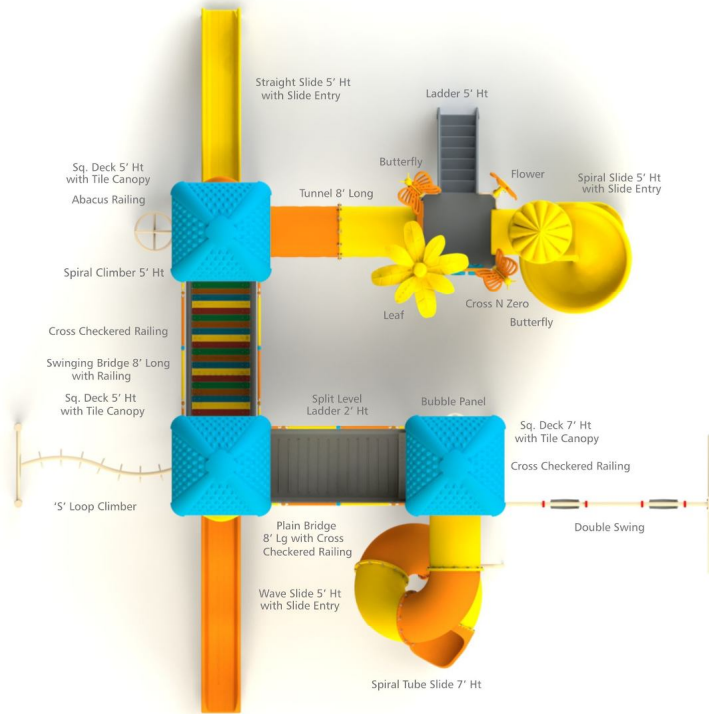

NOVALY

MULTI ACTIVITY PLAY SYSTEM

KIDS CAPACITY
AT A TIME: 40

IDEAL AGE GROUP
5 to 12 YEARS

Alternate View

Product Code : ROSP17
 Platform Heights : 5 Ft (3) | 7 Ft
 Safe Play Area : 41 Ft X 39 Ft
 Product Area : 35 Ft X 33 Ft