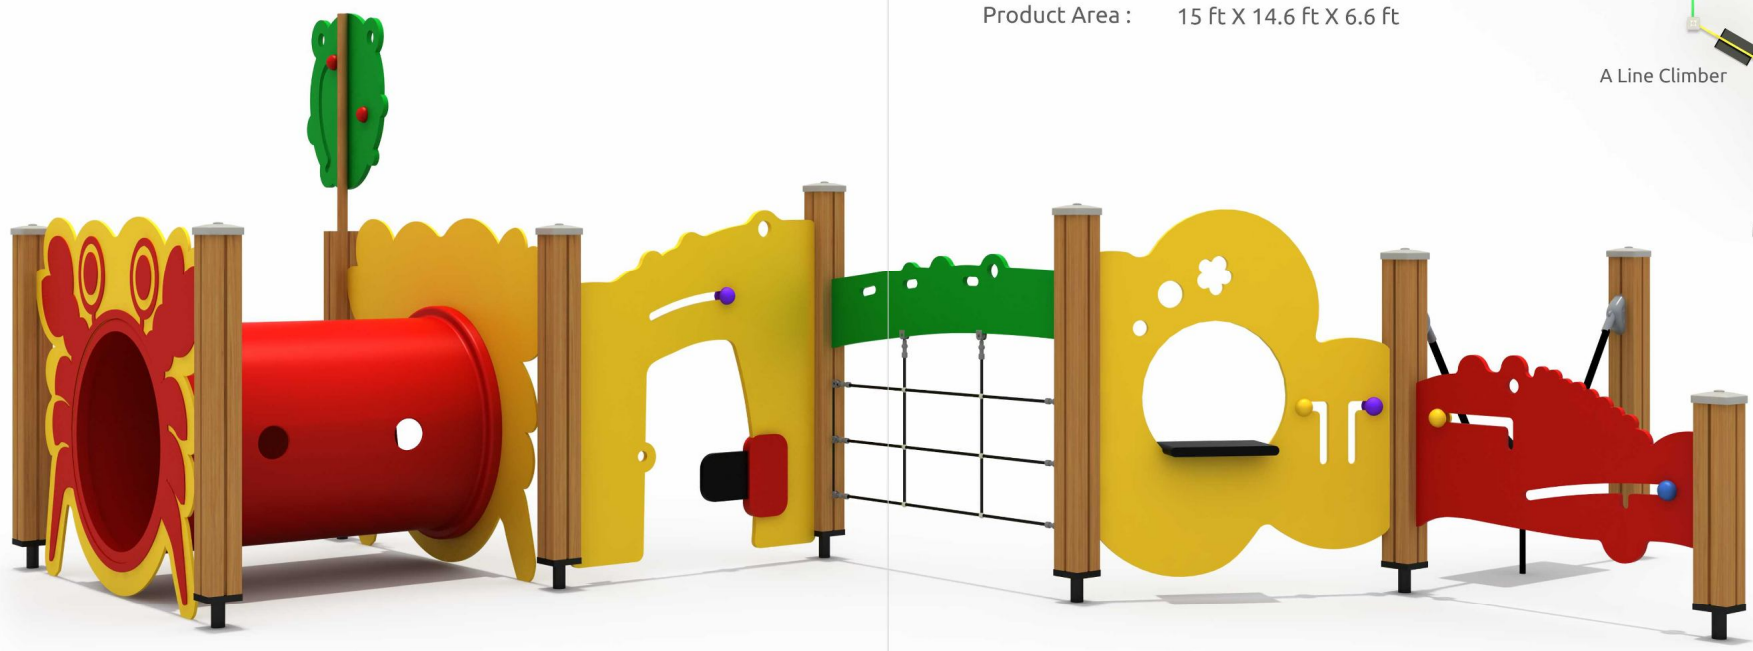

KIDS CAPACITY
AT A TIME: 10 to 14

IDEAL AGE GROUP
3 to 8 YEARS

UBER COMBINATION SET

Product Code : PGKD53
 Safe Play Area : 16ft X 20.6 ft
 Product Area : 15 ft X 14.6 ft X 6.6 ft

KIDS CAPACITY
AT A TIME: 8 to 12

IDEAL AGE GROUP
3 to 12 YEARS

Alternate View

Product Code : ROMPR43

Platform Heights : 3 ft | 4 ft

Safe Play Area : 33 ft (l) X 26 ft (w)

Product Area : 20 ft (l) X 13 ft (w) X 12 ft (h)

111 | arihantplay.com