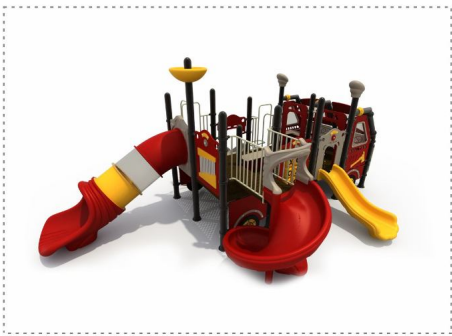

Alternate View

Product Code : ROMPR56

Platform Heights : 3 ft (6) | 4 ft (2) | 5 ft

Safe Play Area : 31.6 ft X 26.3 ft

Product Area : 25.6 ft X 20.3 ft X 11.3 ft