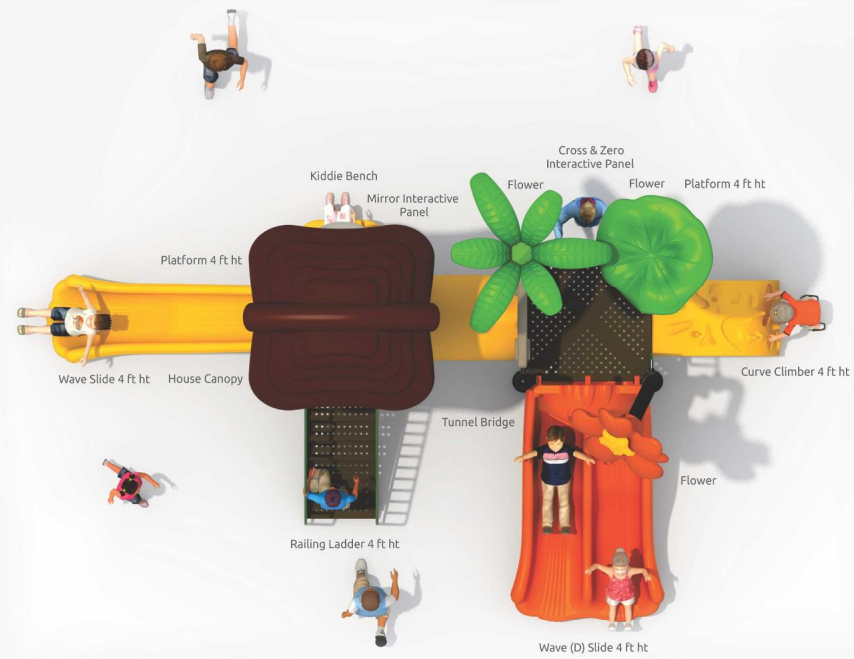

FLAVIA

MULTI ACTIVITY PLAY SYSTEM

ENJOY ACTIVITIES

9
ACTIVITIES
to explore

2 SLIDING
options to enjoy

2 CLIMBING
ways for it's climber

1 LEARNING
interactive units

2 IDENTIFICATION
goals to achieve

2 LISTENING
systems to enjoy

KIDS CAPACITY AT A TIME: 8 to 10

IDEAL AGE GROUP: 3 to 12 YEARS

Alternate View

Product Code : ROMPR42
 Platform Heights : 4 ft (2)
 Safe Play Area : 38 ft (l) X 24 ft (w)
 Product Area : 25 ft (l) X 11 ft (w) X 13 ft (h)