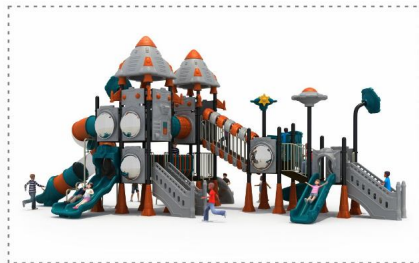

Alternate View