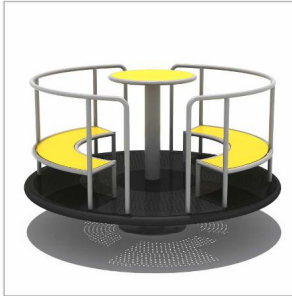

Ideal Age
4 to 14 Years

WHIRL GO ROUND

(PGMR16)

Equipment Area
5ft X 5ft X 2.7ft

Safe Play Area
11.5ft X 11.5ft

Kids Capacity At A Time
3

Ideal Age
3 to 8 Years

SIT GO ROUND