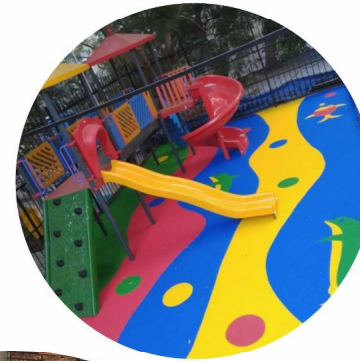

KEY BENEFITS: Impact Cushioning, Customized Designs, Available in different colours, Anti-Skid, Weather Proof and Low Maintenance.

COLOURS AVAILABLE

SAFETY RUBBER FLOORING

IDEAL FOR: Outdoor Play Areas, Public and Society Gardens, Podiums, Terraces, Schools, Malls, Showrooms, Clubs, Resorts, Kindergartens, Day Cares, etc.