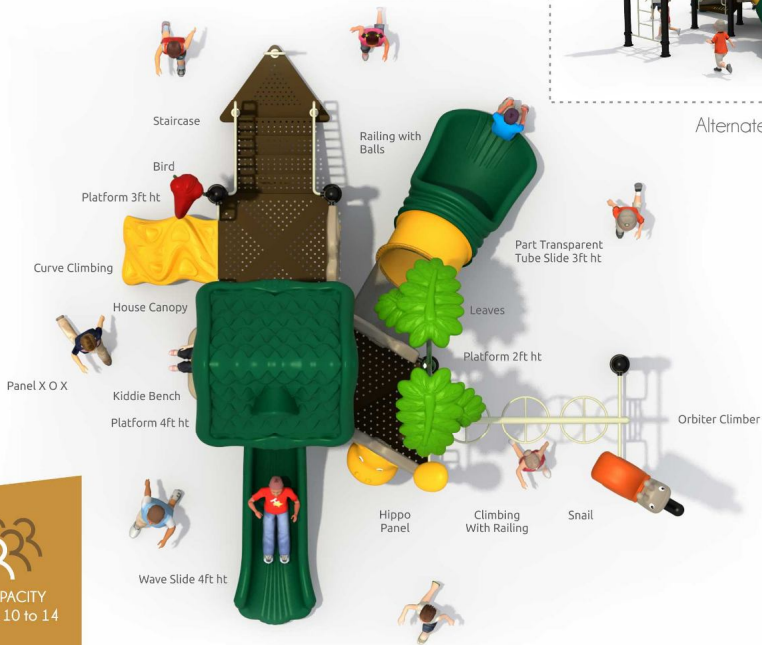

Product Code : ROMPR59

Platform Heights : 2 ft | 3 ft (2) | 4 ft

Safe Play Area : 27.6 ft X 13.3ft

Product Area : 21.6 ft X 17.3 ft X 13.6 ft

KIDS CAPACITY
AT A TIME 10 to 14

IDEAL AGE GROUP
3 to 12 YEARS

83 | arihantplay.com

ENJOY ACTIVITIES

12
ACTIVITIES
to explore

2 SLIDING
options to enjoy

4 CLIMBING
ways for it's climber

1 LEARNING
interactive units

5 IDENTIFICATION
goals to achieve

QUSHI
MULTI ACTIVITY PLAY SYSTEM